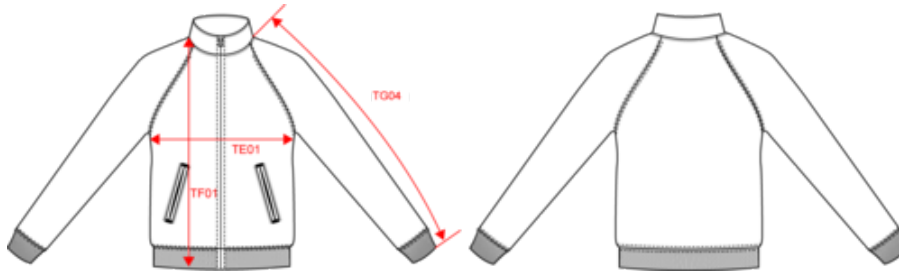

### Dimensions (cm)

Measurements in cm	XS	S	M	L	XL	XXL	3XL	4XL	5XL	6XL
TE01 - 1/2 chest width at 1.5cm below armhole	49.00	52.00	55.00	58.00	61.00	64.00	67.00	70.00	73.00	76.00
TF01 - Total height from HSP	67.00	69.00	71.00	73.00	75.00	77.00	79.00	81.00	83.00	85.00
TG04 - Raglan long sleeve length	76.25	78.00	79.75	81.50	83.25	85.00	86.75	88.50	90.25	92.00