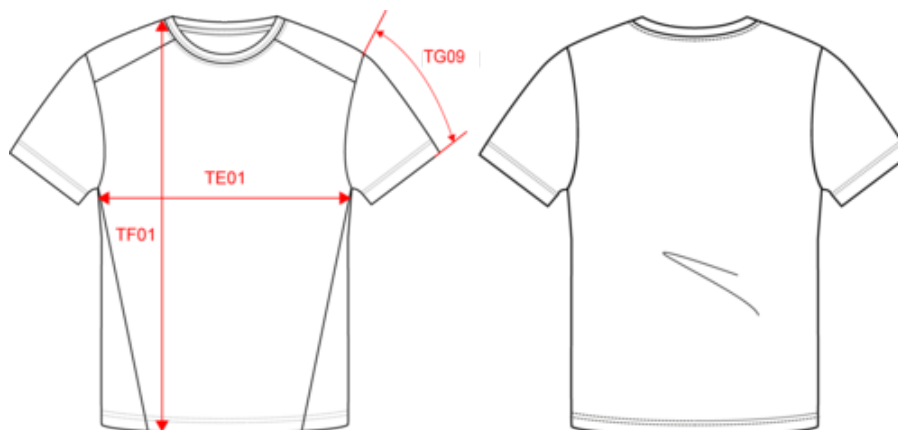

PROACT.®

PA4015

Ladies Eco-Friendly two-tone sport T-shirt

- Eco-friendly: recycled material.
- Light quick-drying fabric.
- Modern two-tone design.

100% post-consumer recycled birdseye polyester. Light quick-drying fabric. Straight fit. Crew neckline with taped neck. Set-in sleeves. Cut-outs on shoulders, sleeves and back. Contrasting slanted front. Twin needle finish at cuff and hem. Detachable brand label.

PA4014 PA4016

PA4015

Ladies Eco-Friendly two-tone sport T-shirt

Dimensions (cm)

Measurements in cm	XS	S	M	L	XL	XXL
TE01 - 1/2 chest width at 1.5cm below armhole	43.00	46.00	49.00	52.00	55.00	58.00
TF03 - Front total height from HSP	61.00	63.00	65.00	67.00	69.00	71.00
TG07 - Short sleeve length	16.00	16.75	17.50	18.25	19.00	19.75