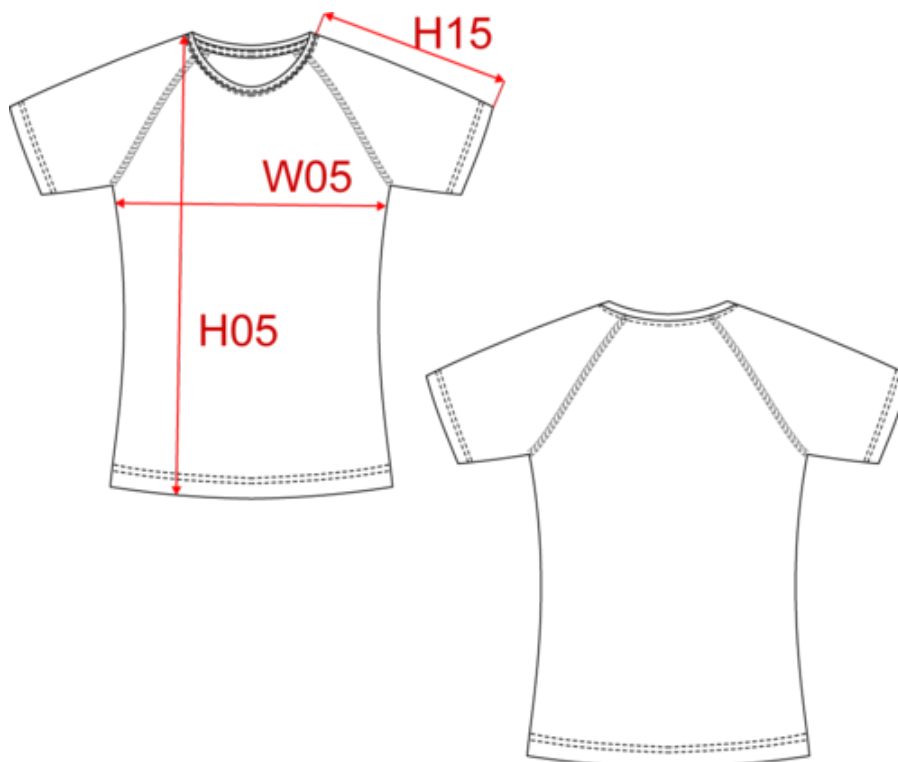

100% polyester. Made from 100% recycled polyester. Light quick-drying fabric. Straight fit. Round neckline with contrasting taped neck. Raglan sleeves with tone-on-tone topstitching. Twin-needle stitch on neckline, cuffs and hem. Tubular finish at bottom hem and cuffs. Tear-off brand label for ease of rebranding.

Also available in version

PA4012

PA4013

Ladies' recycled round neck sports T-shirt

Dimensions (cm)

Measurements in cm	XS	S	M	L	XL	XXL
TE01 - 1/2 chest width at 1.5cm below armhole	42.00	45.00	48.00	51.00	54.00	57.00
TF03 - Front total height from HSP	62.50	64.50	66.50	68.50	70.50	72.50
TG09 - Raglan short sleeve length	26.00	27.75	29.50	31.25	33.00	34.75

Logisti  10  50

Sizes	Width (cm)	Height (cm)	Length (cm)	Net weight (kg)	Gross weight (kg)	Pieces/Box	Pieces/Bundle
XS	40.00000	19.00000	60.00000	4.10000	5.20000	50	10
S	40.00000	19.00000	60.00000	4.60000	5.70000	50	10
M	40.00000	19.00000	60.00000	5.10000	6.20000	50	10
L	40.00000	19.00000	60.00000	5.60000	6.70000	50	10
XL	40.00000	19.00000	60.00000	6.10000	7.20000	50	10
XXL	40.00000	19.00000	60.00000	6.60000	7.70000	50	10