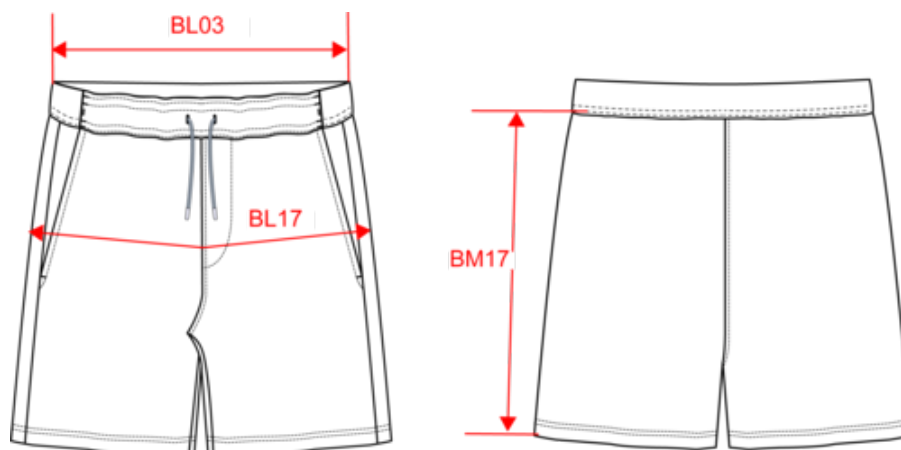

### Dimensions (cm)

Measurements in cm	S	M	L	XL	XXL	3XL
BL03 - 1/2 elasticated waist width relaxed (front over back)	35.00	38.00	41.00	44.00	47.00	50.00
BL17 - 1/2 hip width (measured parallel to waistband)	51.00	54.00	57.00	60.00	63.00	66.00
BM17 - Side length (waistband excluded)	40.00	40.75	41.50	42.25	43.00	43.75