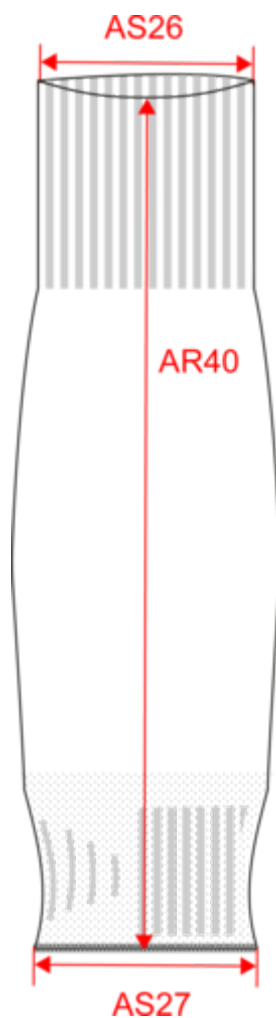

#### Customs code

61178080

Black

Dark  
Royal  
Blue

Navy

Sporty  
Kelly  
Green

Sporty  
Red

Sporty  
Yellow

White

## Unisex sport legwarmers

Dimensions (cm)

Measurements in cm	S/M	L/XL
	51.00	53.00
AS26 - 1/2 top width	10.00	11.00
AS27 - 1/2 bottom width	10.00	11.00