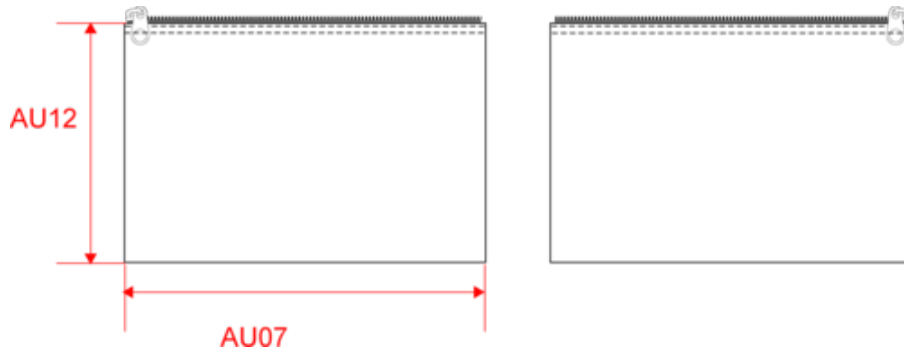

KI0720

Cotton canvas pouch - small

- Resistant fabric that is easy to decorate.
- Contrasting colour zip fastening, original and attractive.
- Small size.

Cotton canvas pouch with contrasting zip fastening. Small size.

Certifications

More information

Logistic

Country of origin

Customs code

KI0720

Cotton canvas pouch - small

Dimensions (cm)

Measurements in cm	One Size
AU07 - Total width	20.00
AU12 - Total height	12.00

KI0720

Cotton canvas pouch - small

Colours information

Black

RVB : 35,35,37
Pantone C : Black
Pantone TCX : 19-4004TCX

Royal Blue

Fluorescent Yellow

RVB :
Pantone C : -
Pantone TCX : -

Logisti  20  400

Sizes	Width (cm)	Height (cm)	Length (cm)	Net weight (kg)	Gross weight (kg)	Pieces/Box	Pieces/Bundle
One Size	22.00000	35.00000	28.00000	16.00000	16.78000	400	0