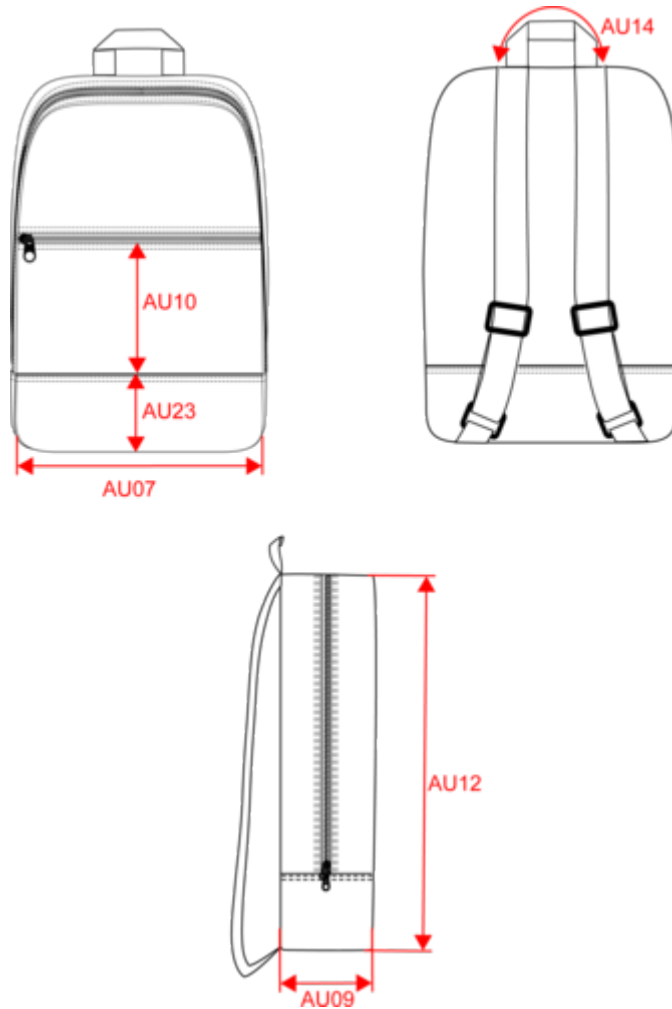

Certifications

More information

Logistic

Country of origin

Customs code

KI0185

Essential backpack in cotton

Dimensions (cm)

Measurements in cm	One Size
AU07 - Total width	27.00
AU09 - Depth of bottom part	11.00
AU10 - Front pocket position on front panel	13.00
AU12 - Total height	36.00
AU14 - Handle length	17.00
AU23 - Yoke height	9.00