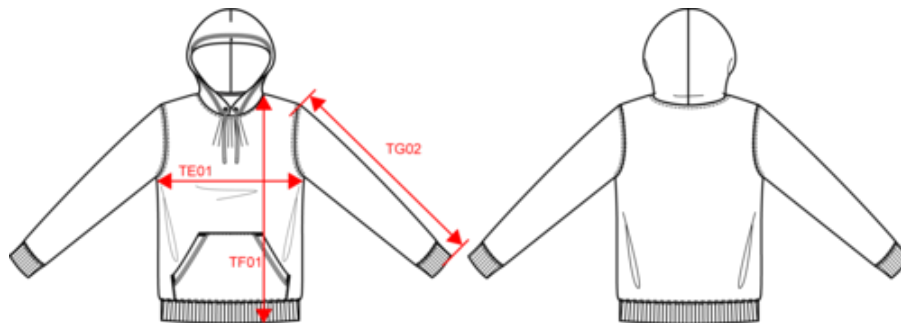

80% combed cotton/20% LSF polyester. Low shrinkage brushed fleece. Silicone wash. Contrast neck tape. Heather Grey inner hood for all colours, except for Oxford Grey body where inner hood is Dark Grey. Kangaroo pocket. Ribbed cuffs and waistband. Certified STANDARD 100 by OEKO-TEX® N° CQ 1007/8, IFTH.

More information

Logistic

Country of origin

Customs code

Washing instructions

KARIBAN

K443

Hooded sweatshirt

Dimensions (cm)

Measurements in cm	XS	S	M	L	XL	XXL	3XL	4XL
TE01 - 1/2 chest width at 1.5cm below armhole	51.00	54.00	57.00	60.00	63.00	66.00	69.00	72.00
TF01 - Total height from HSP	69.00	71.00	73.00	75.00	77.00	79.00	81.00	83.00
TG02 - Long sleeve length	63.50	65.00	67.00	68.00	69.50	71.00	72.50	74.00