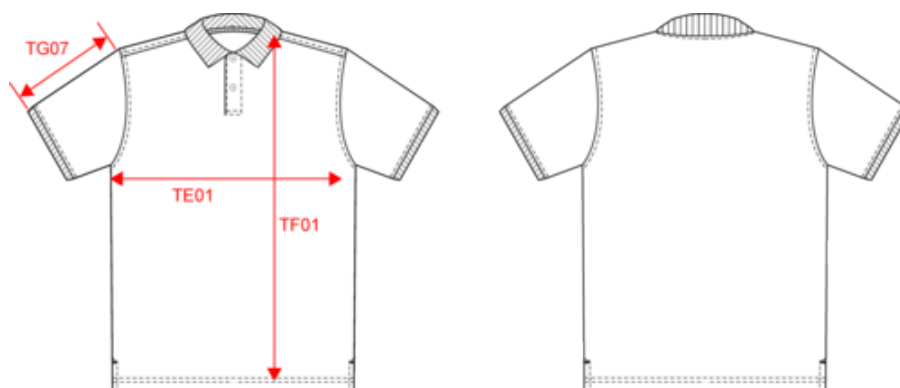

K290

KARIBAN

K292

Kids Pique Polo Shirt

Dimensions (cm)

Measurements in cm	4/6 years	6/8 years	8/10 years	10/12 years	12/14 years
TE01 - 1/2 chest width at 1.5cm below armhole	34.70	36.40	39.00	42.50	46.00
TF01 - Total height from HSP	45.15	49.95	54.75	59.55	64.35
TG07 - Short sleeve length	12.45	14.55	16.75	19.05	21.35